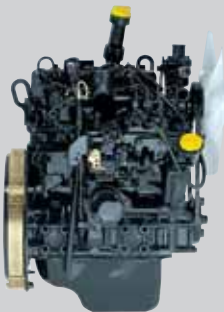

## X-Series. Nothing Else Comes Close.

X700 Series mowers excel at maintaining medium size, highly landscaped areas.

With a tight turning radius, precise handling and mid mounted superior mulch-capable decks mowing around flowerbeds, trees or shrubs is a delight.

Just another fringe benefit of choosing John Deere.

**Durability**  
Every component, like this heavy duty commercial grade hydrostatic transaxle, is designed to maximise long term strength.

**High Torque Engine**  
The high torque 61.8 Nm diesel engine in the X740 and X748 is liquid cooled for greater reliability. Efficient combustion reduces exhaust emissions and increases fuel economy. High energy glow plugs ensure quick starts in cold weather.

**Traction**  
Four wheel drive on the X748 ensures outstanding performance. The differential allows smooth turning and provides power to the drive wheels with less traction loss. Works in forward and reverse.

**Comfort**  
With a deluxe seat, low effort controls and remarkable Twin Touch pedals that follow the natural motion of your foot; it's never been so easy to work so hard.

X-Series	X740	X748 (4WD)
<b>Engine type</b>	Yanmar Diesel	Yanmar Diesel
Rated Engine hp (ISO)	17.9 kW (24 hp)	7.9 kW (24 hp)
97/68/EC @ rated engine rpm		
Max. torque (Nm)@rpm	62@2300	62@2300
Cylinders	3	3
Displacement (cc)	1116	1116
Fuel Capacity (ltr)	24.6	24.6
<b>Transmission</b>	Hydrostatic	Hydrostatic
Differential Lock	Standard	Standard
Cruise Control	Standard	Standard
Brakes	Internal wet disc	Internal wet disc
Travel speeds at max engine rpm (km/h)	0 – 13.7	0 – 13.7
Hydraulics	2 dual SCV's	2 dual SCV's
Tyre size front	18x8.50-10	18x8.50-10
Tyre size rear	26x12-12	26x12-12
<b>Controls</b>		
Steering	Power Steering	Power Steering
PTO engagement	Electro-hydraulic	Electro-hydraulic
Deck lift	hydraulic	hydraulic
<b>Dimensions</b>		
Length overall (m)	1.9	1.9
Wheelbase (m)	1.4	1.4
Height overall (seat) (m)	1.3	1.3
Weight (net w/o Fuel) (kg)	453	525